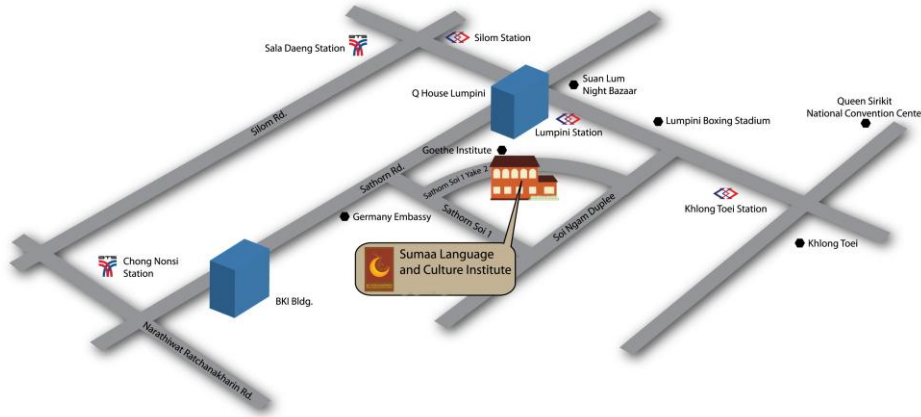

THAI FOR FOREIGNERS

Why Sumaa ?

Find the answers at

Contact us:

Unit 36 Sathorn Soi 1 (Soi Goethe), South Sathorn Road, Tungmahamek subdistrict, Sathorn District,

Bangkok 10120 Tel. (662) 286 0129

E-mail: Sumaa_48@yahoo.co.th Website: www.sumaa.net MRT: Lumpini Station (exit 2)